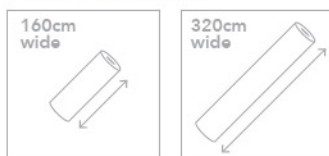

Print widths: